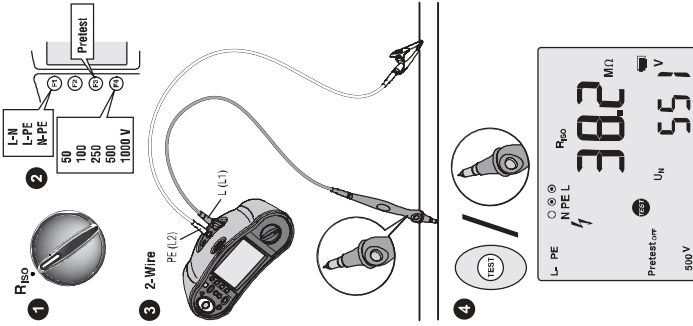

R_{iso} Insulation - Isolation - Isolation (2-Wire)