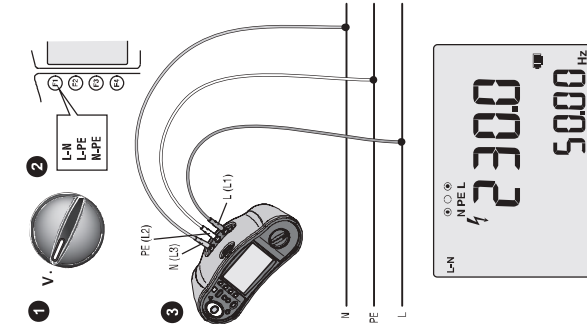

1662/1663/1664 FC Electrical Installation Tester

V, Hz

R_{iso} Insulation - Isolation - Isolation (2-Wire)

R_{iso} Insulation - Isolation - Isolation with PRETEST (3-Wire)

R_{L0} Continuity - Continuité - Niederohm

Z_i Loop - Boucle - Schleife