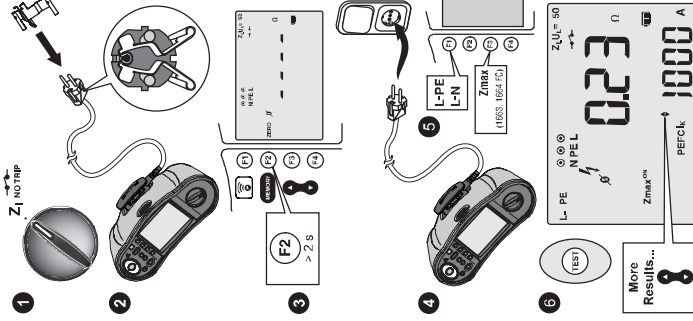

Z_i Loop - Boucle - Schleife