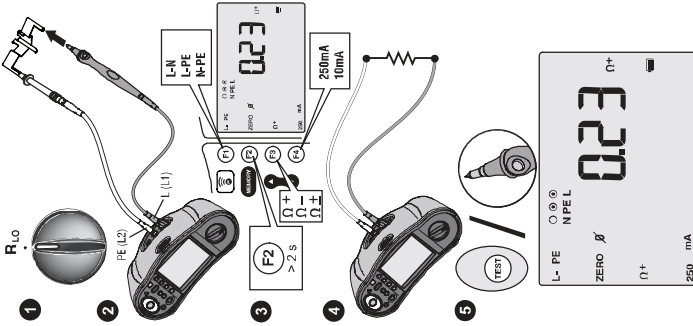

R_{L0} Continuity - Continuité - Niederohm