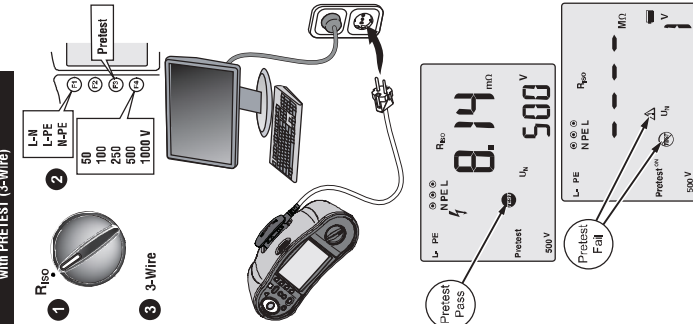

R_{iso} Insulation - Isolation - Isolation with PRETEST (3-Wire)