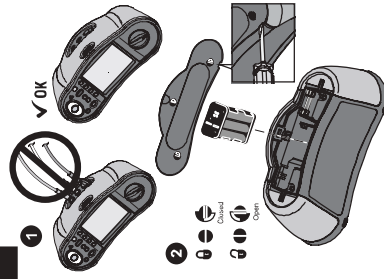

1662/1663/1664 FC Electrical Installation Tester